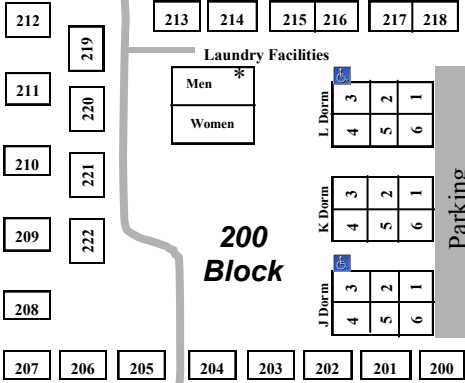

Hillcrest Park/ RV sites 101-184

LGCC RV SITES- 1-70

400 Block

Parking

Retreat Center Parking

Kingsriter Retreat Center

300 Block

200 Block

100 Block

North
South
Clergy Cottages

Private Home

Playground

Parking

18
17
16

Lake Geneva

Lake Geneva

Overflow Parking

500 Block

Worship Center

Pond

Event Center Entrance

LeHomme Dieu
Carlos/Darling & Geneva
Commons Meeting Rooms
Victoria Board Room

Lakeview Lodge & The Wharf

The Wharf
Geneva Java
Rec Room
Heritage Mtg Rm
Fireside Room
The Oasis

Birch Avenue