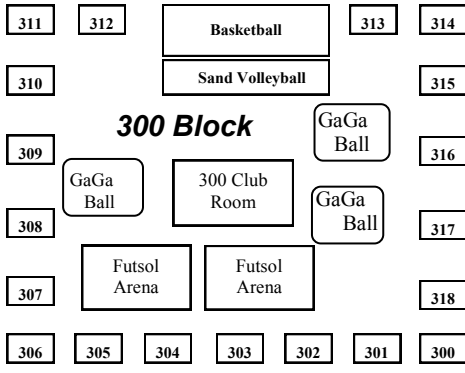

Hillcrest Park/ RV sites 101-184

LGCC RV SITES- 1-70

400 Block

Parking

Retreat Center Parking

Kingsriter Retreat Center

300 Block

200 Block

100 Block

North
South
Clergy Cottages

Private Home

Playground

Parking

18
17
16

Lake Geneva

Lake Geneva

Overflow Parking

500 Block

Worship Center

Pond

Event Center Entrance

LeHomme Dieu
Carlos/Darling & Geneva
Commons Meeting Rooms
Victoria Board Room

Lakeview Lodge & The Wharf

The Wharf
Geneva Java
Rec Room
Heritage Mtg Rm
Fireside Room
The Oasis

Beach

Dining Hall Entrance

Dining Hall & Event Center

Welcome Center

Office & Gift Shop

Parking

Volleyball

Main Entrance